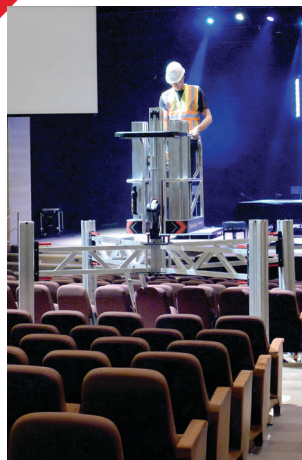

POWERLIFT PL-XM MODULAR SYSTEM

With an innovative configurable design, the PowerLift PL-XM makes reaching difficult places easy and safe for schools, churches, auditoriums, theaters, offices, and more.

PRACTICAL

- 350 lb (159 kg) platform capacity with four base options to fit your needs and budget
- Stable and configurable up to 24 ft (7.32 m) platform height
- Complies with ANSI standards and OSHA regulations

SMART DESIGN

- Powered by a cordless drill
- Masts stow and stack for quick extension
- The PL-XM is equipped with height control
- Several base styles to accommodate unique work surfaces and spaces

PORTABLE

- Fits through most standard doors
- Easily rolls over most terrains
- Can be carried up stairs when disassembled

Note: For indoor use only.

>> DID YOU KNOW?

ReechCraft's PowerLift PL-XM is available with a compact, outrigger (shown here), fixed, and straddle base option! Flip over for more details!