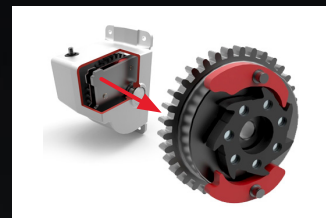

OVERSPEED BRAKE ▾

The gearbox features an integrated overspeed brake to automatically stop the platform in the event of overspeed.