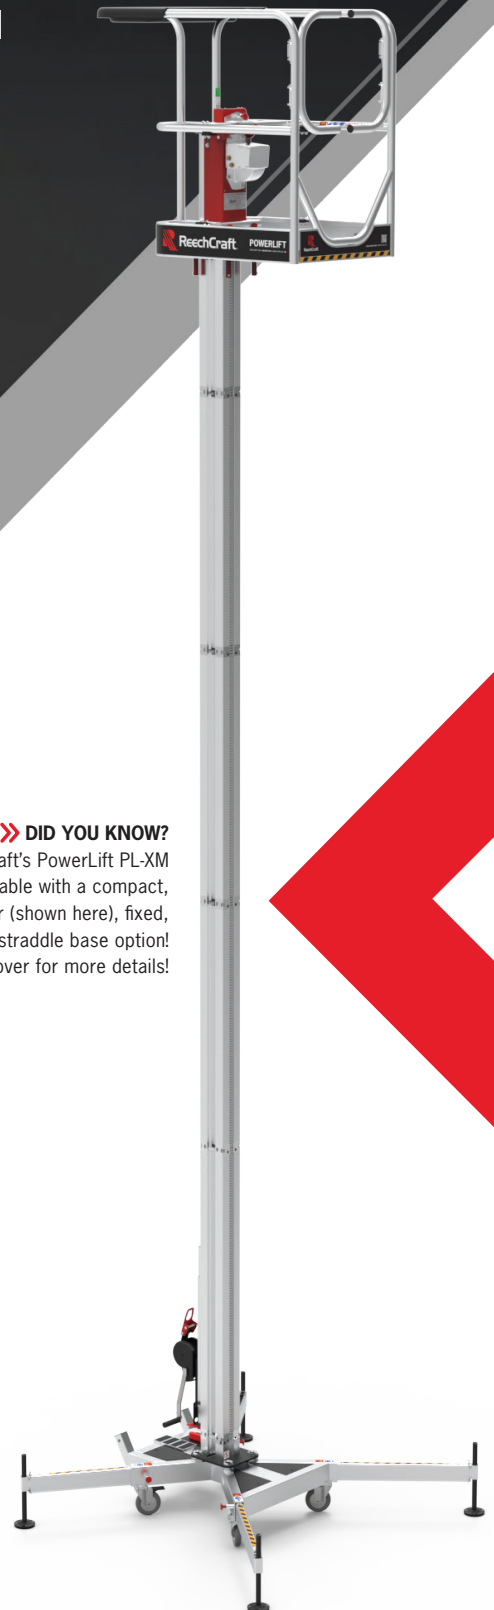

PRACTICAL

- 350 lb (159 kg) platform capacity with four base options to fit your needs and budget
- Stable and configurable up to 24 ft (7.32 m) platform height
- Complies with ANSI standards and OSHA regulations

SMART DESIGN

- Powered by a cordless drill
- Masts stow and stack for quick extension
- The PL-XM is equipped with height control
- Several base styles to accommodate unique work surfaces and spaces

PORTABLE

- Fits through most standard doors
- Easily rolls over most terrains
- Can be carried up stairs when disassembled

Note: For indoor use only.

>> DID YOU KNOW?

ReechCraft's PowerLift PL-XM is available with a compact, outrigger (shown here), fixed, and straddle base option! Flip over for more details!

» POWERLIFT PL-XM CONFIGURATION OPTIONS

INSTANT ACCESS ▾

The compact base is easy to maneuver and automatically stabilizes when the platform is raised.

SMALL FOOTPRINT ▾

The stable fixed base has an incredibly small footprint. This makes it perfect for working in tight areas where typical lifts cannot be set up.