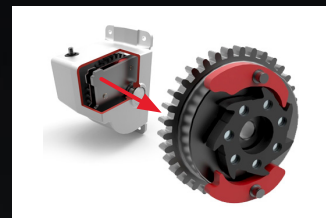

INSTANT ACCESS ▾

The compact base is easy to maneuver and automatically stabilizes when the platform is raised.

SMALL FOOTPRINT ▾

The stable fixed base has an incredibly small footprint. This makes it perfect for working in tight areas where typical lifts cannot be set up.

EASY SETUP ▾

The classic outrigger base with adjustable pads quickly creates a stable foundation, even on the most difficult surfaces.

HIGHLY VERSATILE ▾

The straddle base is a versatile option for a wide variety of jobs. With this setup, working over obstacles like stadium seats or church pews is no problem.

ACCESSORIES + FEATURES

LIGHTWEIGHT ▾

The lightest lift on the market! Components can easily be disassembled to make the PowerLift even more portable.

ERGONOMIC PLATFORM ▾

The PowerLift platform features ergonomic front entry gates that swing open and a large, easily accessible tool tray.

OVERSPEED BRAKE ▾

The gearbox features an integrated overspeed brake to automatically stop the platform in the event of overspeed.

HITCH HAULER ▾

Load, secure, and transport the PowerLift with outrigger base in a matter of seconds using a vehicle's two-inch receiver and the Hitch Hauler.