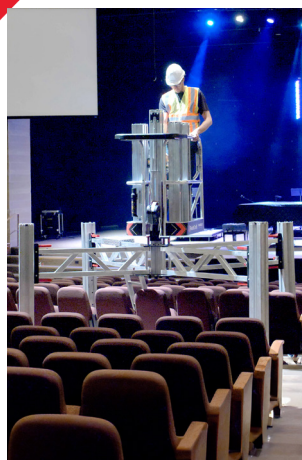

>> DID YOU KNOW?

ReechCraft's PowerLift PL-XM is available with a compact, outrigger (shown here), fixed, and straddle base option! Flip over for more details!